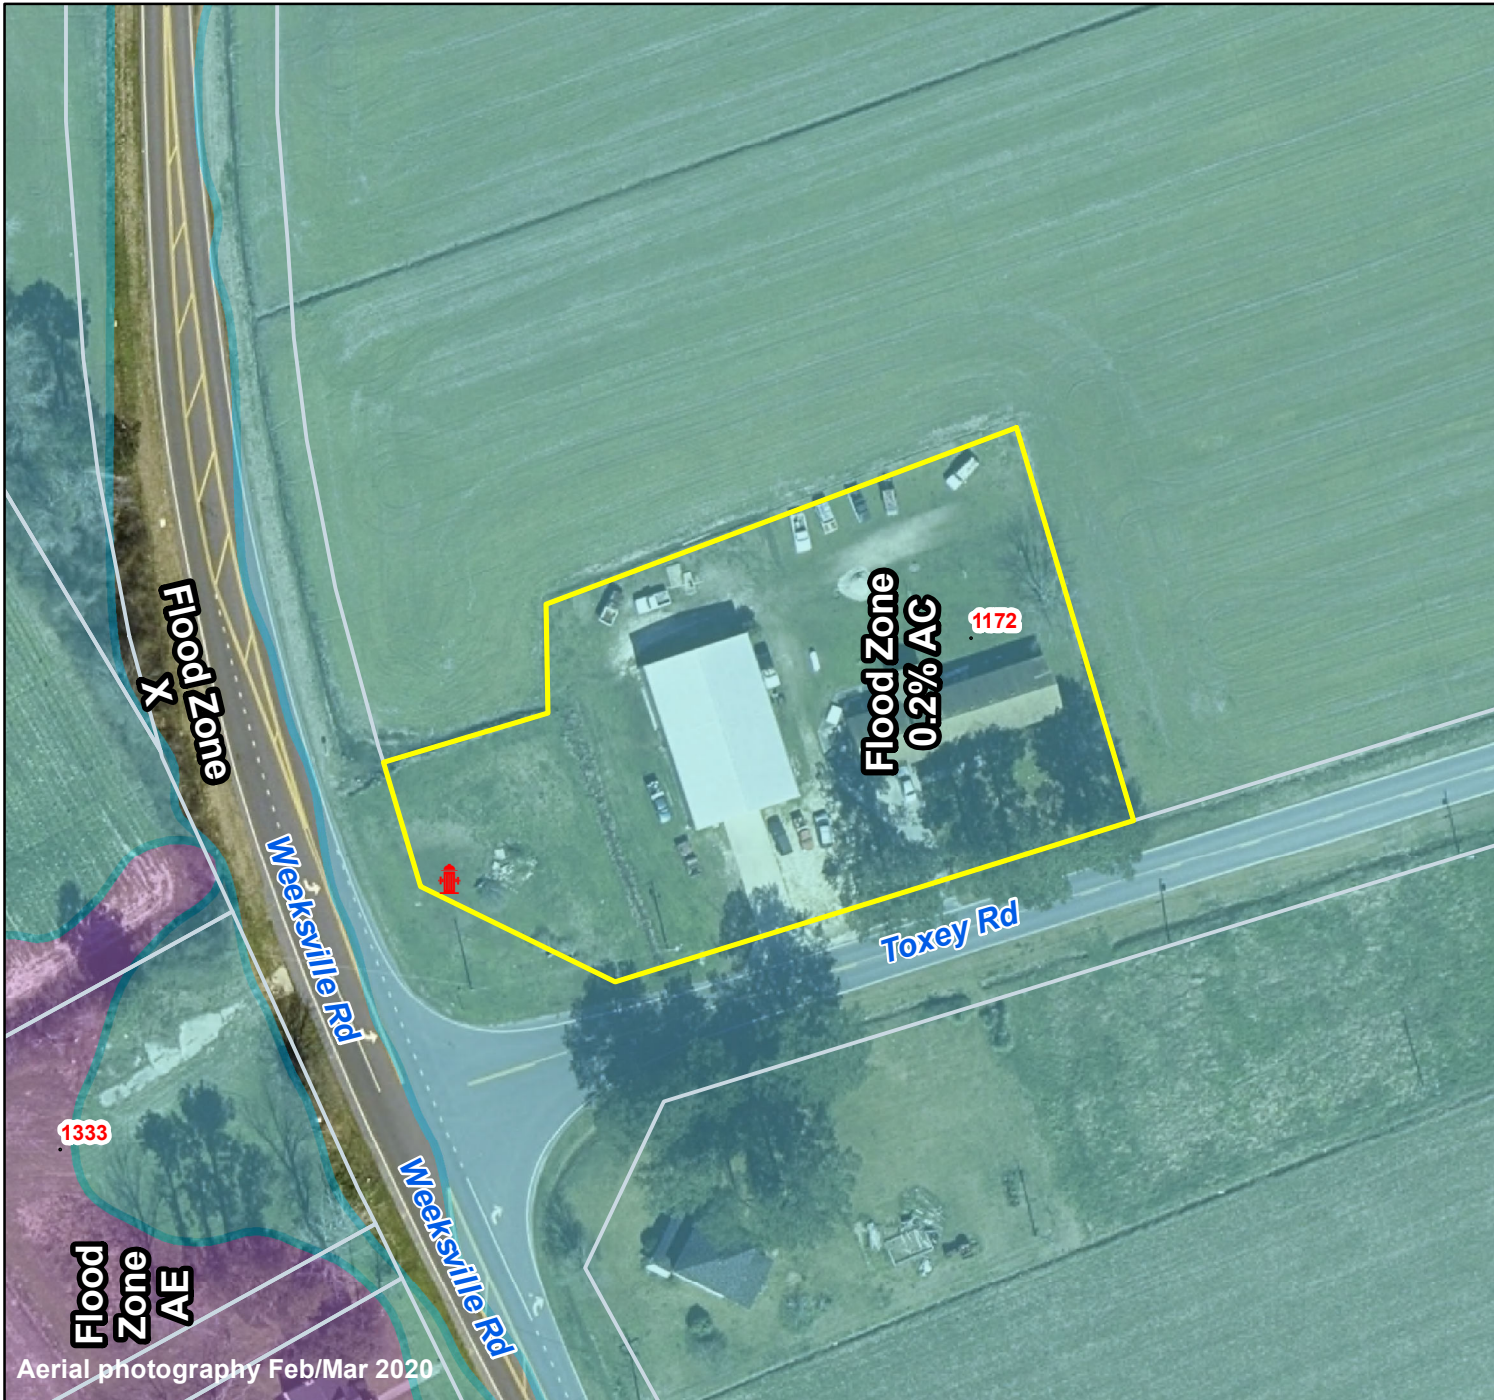

Pasquotank County, NC

Parcel ID: 8931 639089

Map: P127-23

LOT: 0

01172 TOXEY RD
NORFLEET, WILLIAM LLOYD

1172 TOXEY RD
ELIZABETH CITY NC 27909

Deed Book: 1230
Deed Page: 218
Date: 20150623
1230/220
Land Value: 37100
Ag Value: 0
Bldg Value: 200800
Total Value: 237900

Taxed Acres: 1.26

Aerial photography Feb/Mar 2020

Flood Zone

-  0.2% AC
-  A
-  AE
-  AO
-  FLOODWAY

PASQUOTANK
COUNTY NC

FLOOD MAP

Effective Date December 21 2018

This is not the OFFICIAL flood map; however, it is drawn using data provided by NC Floodplain Mapping to be used with local GIS. The official map can be viewed at fris.nc.gov